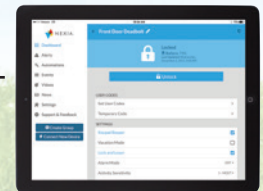

Lock or unlock doors remotely and receive a text message when a door is unlocked

Get a handle on your energy consumption with scheduling, and use less energy when everyone's away

Control small appliances such as ensuring the coffee pot is turned on at 6am and turned off by 9am on selected days of the week